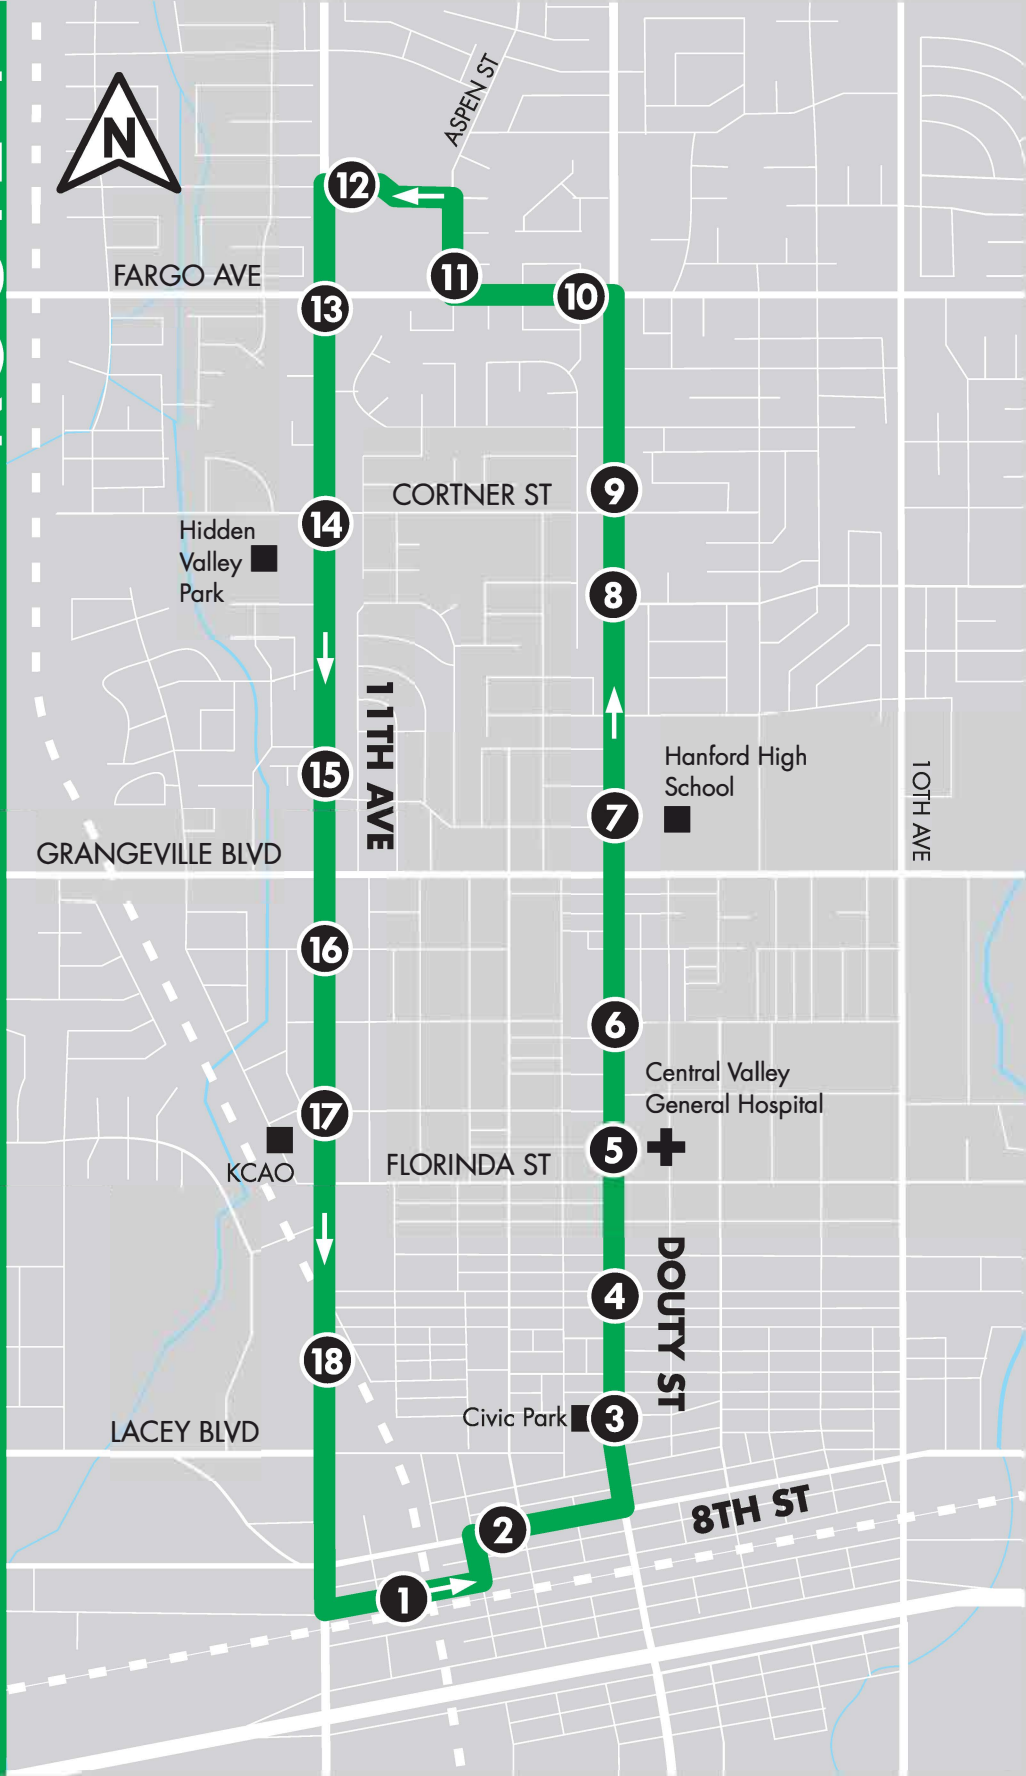

ROUTE 1

HANFORD

Route 1 operates every 30 minutes Monday - Friday, every hour on Saturday

| | STOP NAME | STOP NUMBER | TIME POINTS | |
|----|-----------------------------|-------------|---------------|----------|
| | | | MONDAY-FRIDAY | SATURDAY |
| 1 | KART Transit Center | 1000 | :00 :30 | :30 |
| 2 | 8th @ Aria Community Health | 2002 | | |
| 3 | Douty @ Library | 2004 | | |
| 4 | Douty & Ivy | 2005 | | |
| 5 | Douty @ Community Care | 2006 | | |
| 6 | Douty & Malone | 2007 | | |
| 7 | Douty @ High School | 2008 | | |
| 8 | Douty & Leland | 2009 | | |
| 9 | Douty & Cortner | 2010 | | |
| 10 | Fargo & Carter | 2011 | | |
| 11 | Aspen & Fargo | 2012 | | |
| 12 | Northstar @ Remington | 2013 | :15 :45 | :45 |
| 13 | 11th & Fargo | 2014 | | |
| 14 | 11th & Cortner | 2015 | | |
| 15 | 11th & Jana | 2016 | | |
| 16 | 11th & Neville | 2017 | | |
| 17 | 11th @ KCAO | 2018 | | |
| 18 | 11th @ Davita Dialysis | 2019 | | |
| 1 | KART Transit Center | 1000 | | |

Get arrival times in real time!

Text the Stop # to (559) 717-4874

Route operates every half hour Monday thru Friday, every hour on Saturday

Monday - Friday: 7:00 AM - 6:30 PM

Saturday: 9:30 AM - 4:30 PM

¡Obtén los horarios de llegada en tiempo real!

Textea la parada al (559) 717-4874

La Ruta opera cada media hora de lunes a viernes, cada hora el sábado

Lunes - viernes: 7:00 AM - 6:30 PM

Sábado: 9:30 AM - 4:30 PM