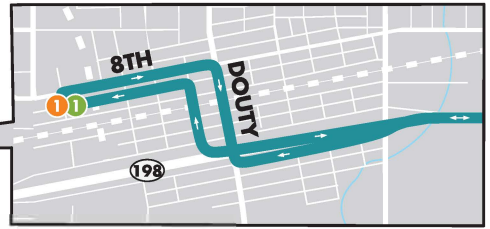

ROUTE 13

HANFORD - CORCORAN

AM	STOP NAME	STOP NUMBER	EST TIME
1	KART Transit Center	1000	6:40
2	Amtrak	1072 *7:10	
3	Corcoran State Prison Administration Lot	1050	7:30
4	CSATF Administration Lot	1051	7:30
5	CSATF Tower 5	1052	7:30
6	Amtrak	1072	8:00
1	KART Transit Center	1000	8:35

PM	STOP NAME	STOP NUMBER	EST TIME
1	KART Transit Center	1000	3:25
2	Amtrak	1072 *3:55	
3	CSATF Administration Lot	1050	4:25
4	CSATF Tower 5	1051	4:25
5	Corcoran State Prison Administration Lot	1052	4:35
6	Amtrak	1072	4:40
1	KART Transit Center	1000	5:10