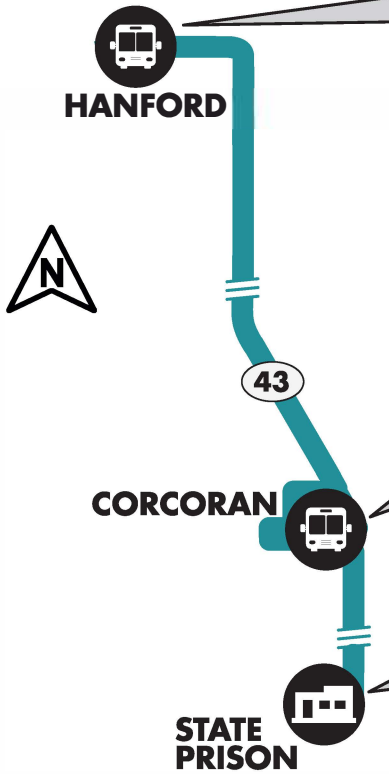

ROUTE 13

HANFORD - CORCORAN

AM	STOP NAME	STOP NUMBER	EST TIME
1	KART Transit Center	1000	6:40
2	Amtrak	1072 *7:10	
3	Corcoran State Prison Administration Lot	1050	7:30
4	CSATF Administration Lot	1051	7:30
5	CSATF Tower 5	1052	7:30
6	Amtrak	1072	8:00
1	KART Transit Center	1000	8:35

PM	STOP NAME	STOP NUMBER	EST TIME
1	KART Transit Center	1000	3:25
2	Amtrak	1072 *3:55	
3	CSATF Administration Lot	1050	4:25
4	CSATF Tower 5	1051	4:25
5	Corcoran State Prison Administration Lot	1052	4:35
6	Amtrak	1072	4:40
1	KART Transit Center	1000	5:10

Text the Stop # to (559) 717-4874 / Textea la parada al (559) 717-4874