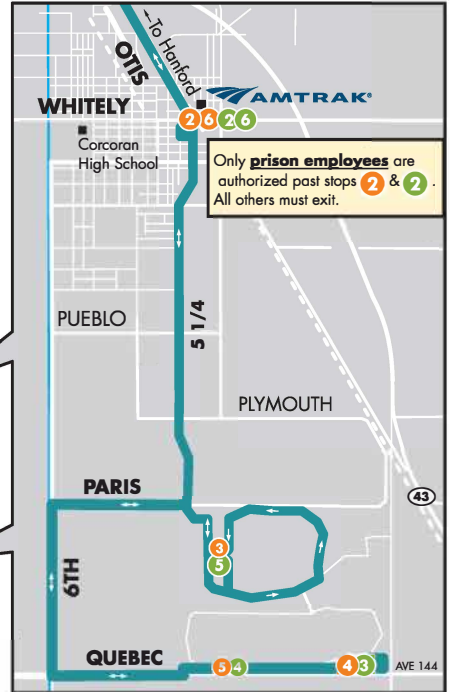

ROUTE 13

HANFORD - CORCORAN

AM	STOP NAME	STOP NUMBER	EST TIME
1	KART Transit Center	1000	6:40
2	Amtrak	1072 *7:10	
3	Corcoran State Prison Administration Lot	1050	7:30
4	CSATF Administration Lot	1051	7:30
5	CSATF Tower 5	1052	7:30
6	Amtrak	1072	8:00
1	KART Transit Center	1000	8:35

PM	STOP NAME	STOP NUMBER	EST TIME
1	KART Transit Center	1000	3:25
2	Amtrak	1072 *3:55	
3	CSATF Administration Lot	1050	4:25
4	CSATF Tower 5	1051	4:25
5	Corcoran State Prison Administration Lot	1052	4:35
6	Amtrak	1072	4:40
1	KART Transit Center	1000	5:10

Text the Stop # to (559) 717-4874 / Textea la parada al (559) 717-4874