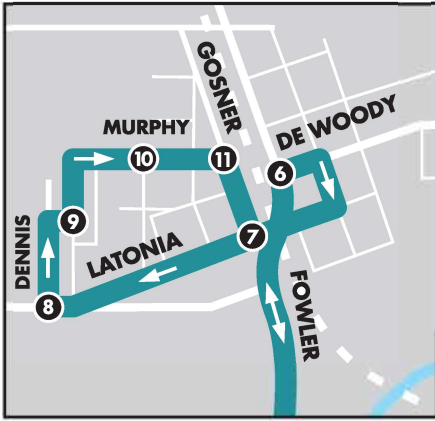

# ROUTE 14

## HANFORD-LATON

**HARDWICK**

**HANFORD**

STOP NUMBER	STOP NAME	EST TIME	EST TIME	
			AM	PM
1	KART Transit Center	1000	8:55	2:00
2	Lacey @ Carl's Jr	1002	8:55	2:00
3	Lacey @ Government Ctr	1003	8:55	2:00
4	Lacey & Mall Dr	2135	9:00	2:05
5	Lacey @ Centennial Plz	1005	9:00	2:05
6	De Woody @ Post Office	1089	9:15	2:20
7	Latonia & Gosner	1084	9:20	2:25
8	Dennis & Mt Whitney	1085	9:20	2:25
9	Palmona & Renn	1086	9:20	2:25
10	Murphy & Fatima	1087	9:20	2:25

STOP NUMBER	STOP NAME	EST TIME	EST TIME	
			AM	PM
11	Murphy & Gosner	1088	9:20	2:25
12	2nd & Excelsior	1081	9:30	2:35
13	Johnson & 1st	1082	9:30	2:35
14	1st & Excelsior	1083	9:30	2:35
15	Lacey @ Aldi (Drop Only)	4088	9:40	2:45
16	Lacey @ Hanford Mall (Drop Only)	2135	9:40	2:45
17	Lacey @ Kings Eye Center (Drop Only)	4063	9:45	2:50
18	Lacey @ Chubby's (Drop Only)	2137	9:45	2:50
19	Lacey & Greenfield (Drop Only)	2138	9:45	2:50
1	KART Transit Center	1000	9:50	2:55

Text the Stop # to (559) 717-4874 / Textea la parada al (559) 717-4874