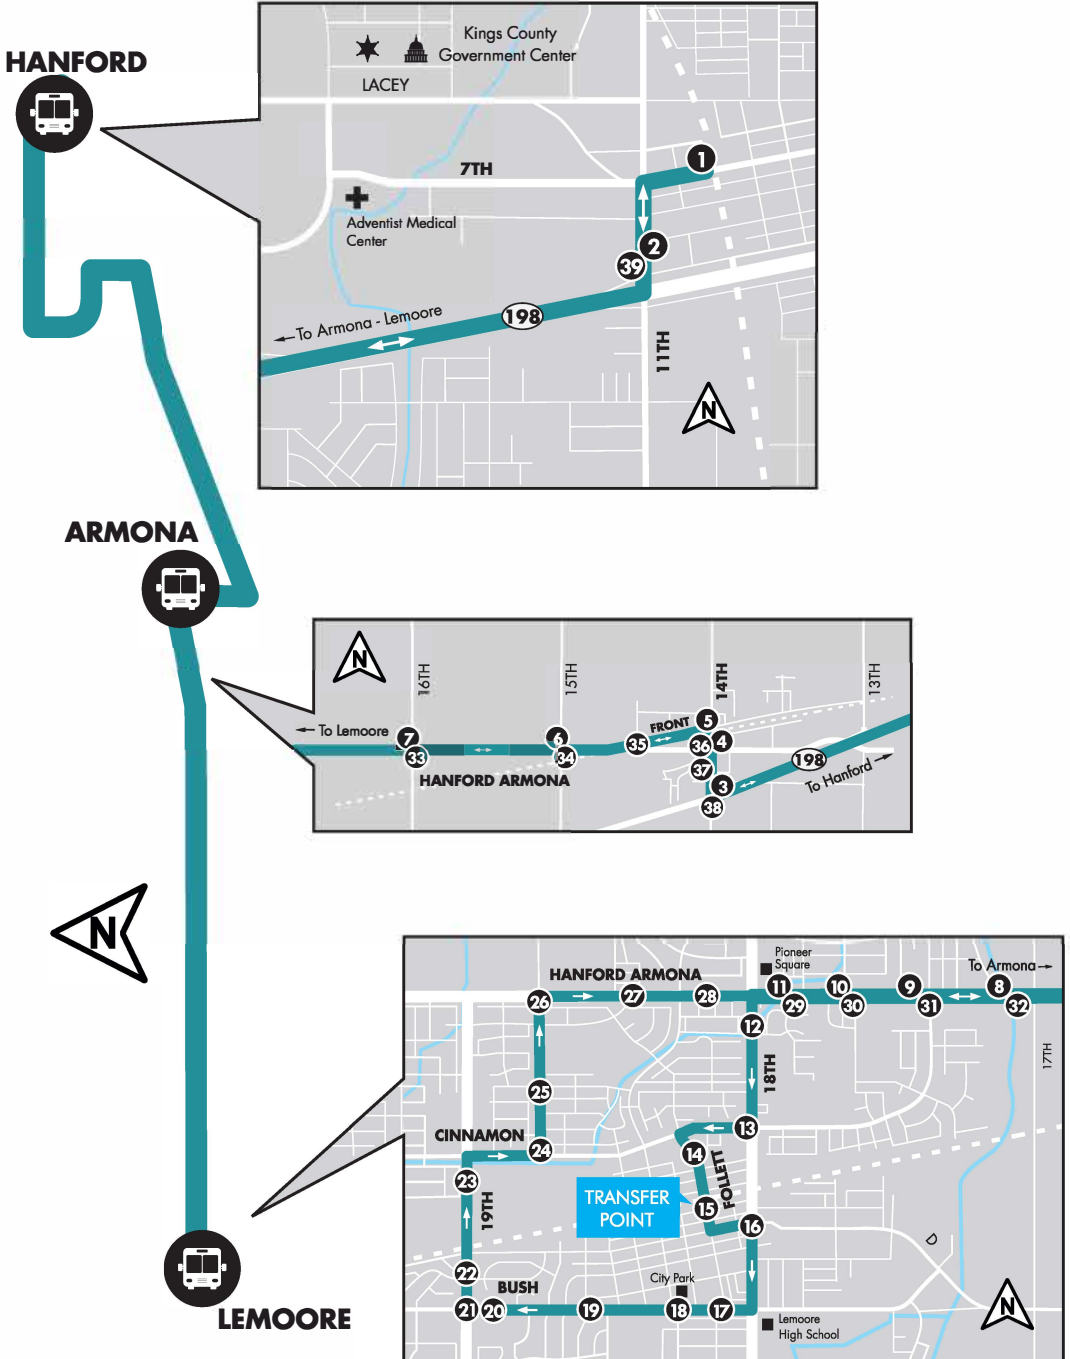

# ROUTE 20

## Westbound

		STOP NUMBER	TIME POINTS
1	KART Transit Center	1000	:35 :05
2	11th @ Cost Less	2175	
3	14th @ Armona Fire Station	1008	
4	14th @ Armona Senior Center	1009	
5	Front @ Club Armona	1010	:45 :15
6	Hanford Armona & 15th	1011	
7	Hanford Armona & 16th	1012	
8	Hanford Armona across Westberry Apts	1013	
9	Hanford Armona & Belinda	1014	
10	Hanford Armona @ Park Place Apts	1015	
11	Hanford Armona @ Pioneer Square	1016	
12	18th @ Pizza Hut	1017	
13	Cinnamon & 18th	2118	
14	Follett @ Cinnamon Villa Apts	2119	
15	Follett @ Lemoore Depot	2120	:00 :30
16	18th & D	1018	
17	Bush & Follett	1019	
18	Bush @ City Park	1020	
19	Bush & Olive	1021	
20	Bush @ South Valley Church	4000	

### Get arrival times in real time!

Text the Stop # to  
(559) 717-4874

Monday - Friday:  
6:05 AM - 5:35 PM

Saturday:  
9:35 AM - 3:35 PM

### ¡Obtén los horarios de llegada en tiempo real!

Textea la parada al  
(559) 717-4874

Lunes - viernes:  
6:05 AM - 5:35 PM

Sábado:  
9:35 AM - 3:35 PM