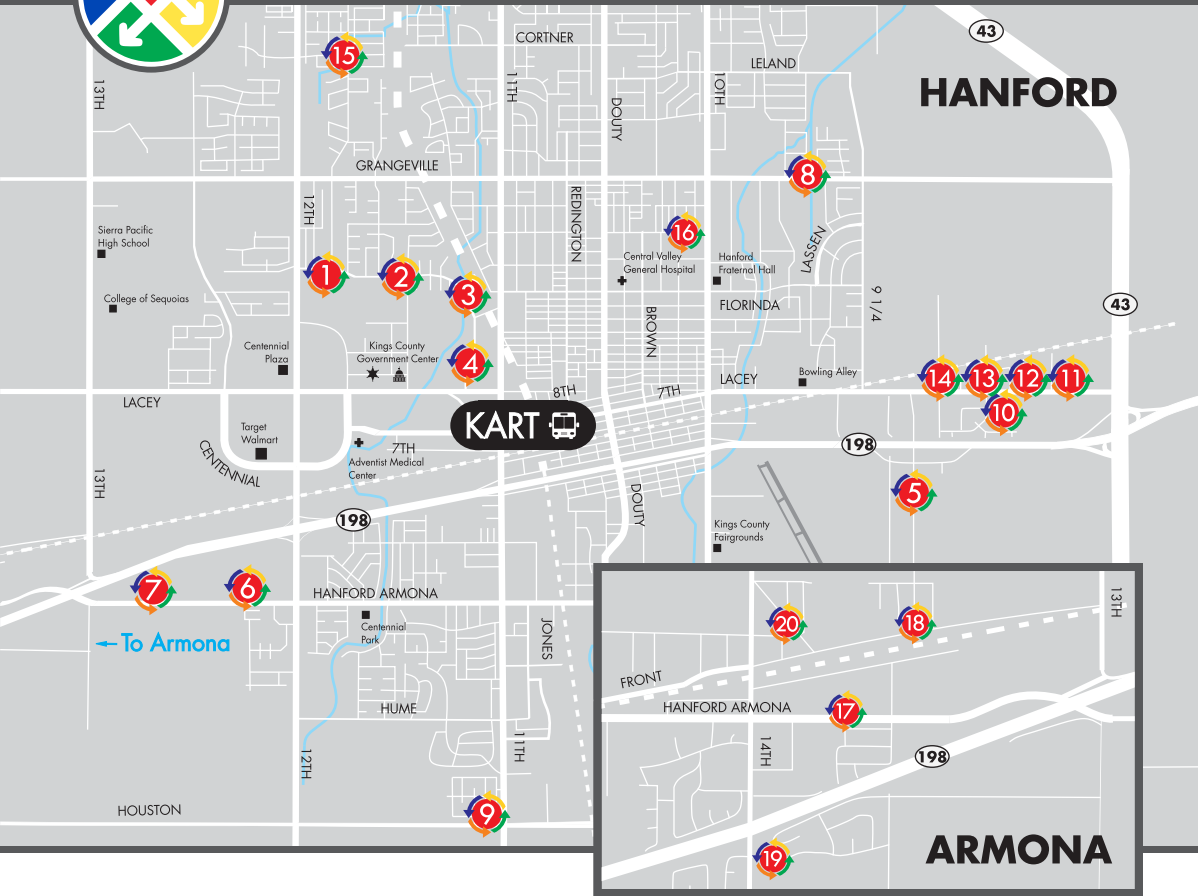

# DAYTIME FLEX ROUTES HANFORD & ARMONA

## ARMONA

- 11 4054 Lacey @ Costco
- 12 4055 Lacey & Vidaurri
- 13 4056 Lacey & Sierra
- 14 4057 Lacey & Country
- 15 4082 Fitzgerald & Semillion
- 16 4090 Valley Christian Home
- 17 4083 Hanford Armona & Mahogany
- 18 4084 Front & Oak
- 19 4085 Lynn & Ada
- 20 4086 Railroad & Jackson

# DAYTIME FLEX ROUTES LEMOORE

These stops are serviced by the FLEX Route Monday thru Friday, 7:30 AM - 5:30 PM