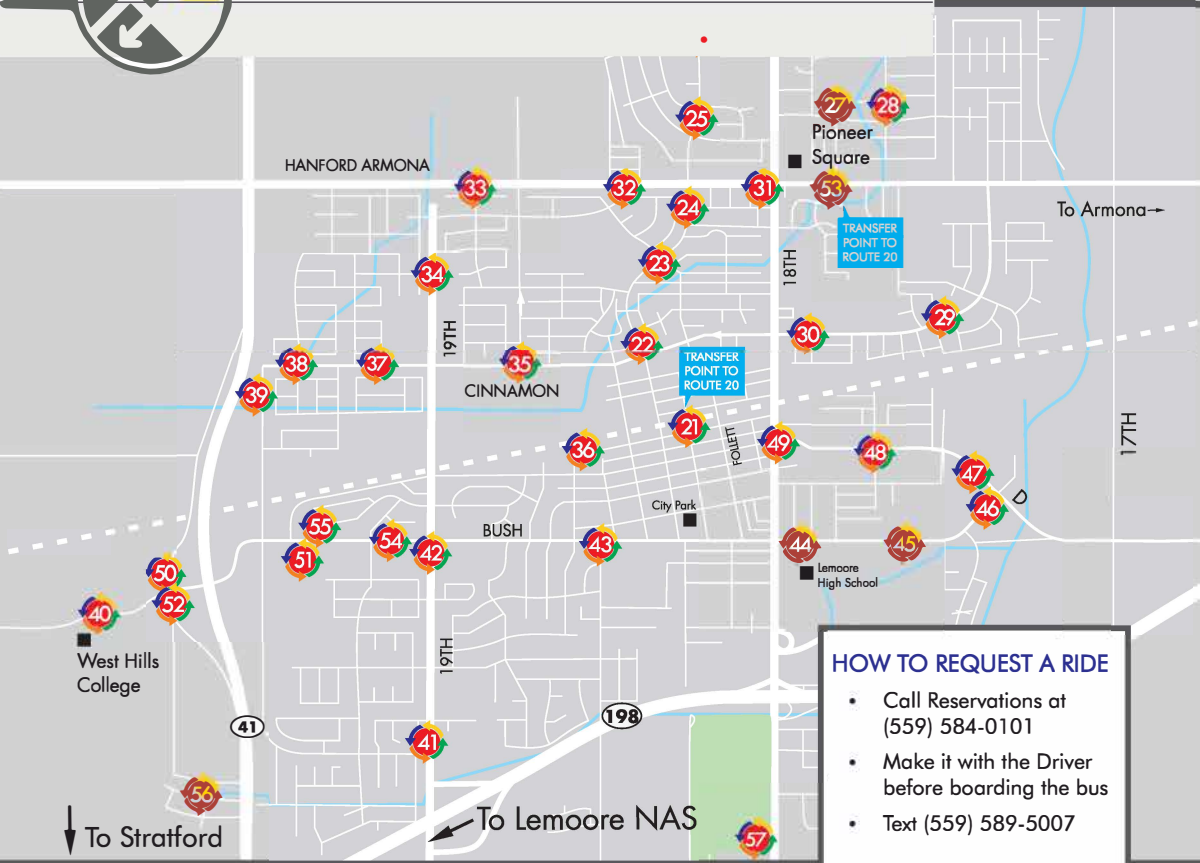

## ARMONA

- 11 4054 Lacey @ Costco
- 12 4055 Lacey & Vidaurri
- 13 4056 Lacey & Sierra
- 14 4057 Lacey & Country
- 15 4082 Fitzgerald & Semillion
- 16 4090 Valley Christian Home
- 17 4083 Hanford Armona & Mahogany
- 18 4084 Front & Oak
- 19 4085 Lynn & Ada
- 20 4086 Railroad & Jackson

### HOW TO REQUEST A RIDE

- Call Reservations at (559) 584-0101
- Make it with the Driver before boarding the bus
- Text (559) 589-5007

*These stops are serviced by the FLEX Route Monday thru Friday, 7:00 AM - 5:30 PM*

# DAYTIME FLEX ROUTES LEMOORE

These stops are serviced by the FLEX Route Monday thru Friday, 7:30 AM - 5:30 PM