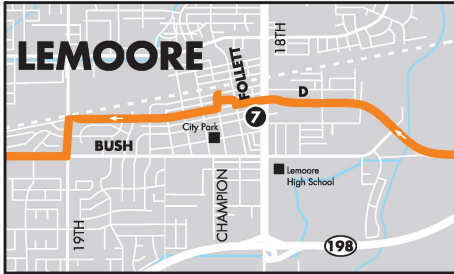

# ROUTE 12

HANFORD-AVENAL  
Southbound

	STOP NAME	STOP NUMBER	MONDAY - FRIDAY				SATURDAY	
1	KART Transit Center	1000	6:15	8:00	11:00	4:35	8:45	2:30
2	Lacey @ Carl's Jr	1002			11:00	4:35		2:30
3	Lacey @ Government Center	1003			11:00	4:35		2:30
4	Lacey & Mall Dr	1004			11:00	4:35		2:30
5	Lacey @ Centennial Plaza	1005			11:05	4:40		2:35
6	Centennial @ Walmart	1007			11:05	4:45		2:35
7	E @ Lemoore Depot	2097			11:15	4:55		2:35
8	1st & Railroad	1026	EXPRESS RUN	EXPRESS RUN	11:35	5:15	EXPRESS RUN	3:05
9	1st & Cross	1028			11:35	5:15		3:05
10	Empire & Main	1030			11:35	5:15		3:05
11	Main @ Post Office	1032			11:35	5:15		3:05
12	Main @ Grain Mill	1033			11:35	5:15		3:05
13	Milham & Becky Pease	1041			11:55	5:35		3:30
14	Milham @ Housing Authority	1035			11:55	5:35		3:30
15	3rd & Milham	1036			11:55	5:35		3:30
16	3rd & General Petroleum	1037			11:55	5:40		3:30
17	General Petroleum & 5th	1038			11:55	5:40		3:30
18	General Petroleum @ School	1039			11:55	5:40		3:30
19	Becky Pease & Standard Oil	1040			11:55	5:40		3:30
20	San Joaquin & Union	1042	7:00	8:45	12:15	6:10	9:30	3:55
21	San Joaquin & 5th	1043	7:00	8:45	12:15	6:10	9:30	3:55
22	San Joaquin & 2nd	1044	7:00	8:45	12:15	6:10	9:30	3:55
23	San Joaquin & Thurston	1045	7:00	8:45	12:20	6:10	9:30	3:55
24	Skyline @ Circle K	1046	7:05	8:45	12:20	6:15	9:30	3:55
25	Skyline @ State Supermarket	1047	7:05	8:45	12:20	6:15	9:30	3:55
26	Skyline & Union	1048	7:05	8:45	12:25	6:15	9:40	4:00