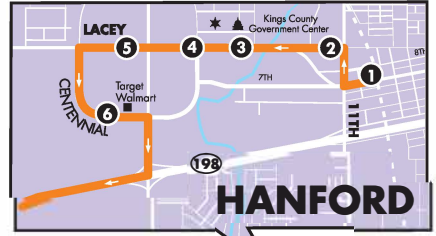

# ROUTE 12

HANFORD-AVENAL  
Southbound

	STOP NAME	STOP NUMBER	MONDAY - FRIDAY				SATURDAY	
1	KART Transit Center	1000	6:15	8:00	11:00	4:35	8:45	2:30
2	Lacey @ Carl's Jr	1002			11:00	4:35		2:30
3	Lacey @ Government Center	1003			11:00	4:35		2:30
4	Lacey & Mall Dr	1004			11:00	4:35		2:30
5	Lacey @ Centennial Plaza	1005			11:05	4:40		2:35
6	Centennial @ Walmart	1007			11:05	4:45		2:35
7	E @ Lemoore Depot	2097			11:15	4:55		2:35
8	1st & Railroad	1026	EXPRESS RUN	EXPRESS RUN	11:35	5:15	EXPRESS RUN	3:05
9	1st & Cross	1028			11:35	5:15		3:05
10	Empire & Main	1030			11:35	5:15		3:05
11	Main @ Post Office	1032			11:35	5:15		3:05
12	Main @ Grain Mill	1033			11:35	5:15		3:05
13	Milham & Becky Pease	1041			11:55	5:35		3:30
14	Milham @ Housing Authority	1035			11:55	5:35		3:30
15	3rd & Milham	1036			11:55	5:35		3:30
16	3rd & General Petroleum	1037			11:55	5:40		3:30
17	General Petroleum & 5th	1038			11:55	5:40		3:30
18	General Petroleum @ School	1039			11:55	5:40		3:30
19	Becky Pease & Standard Oil	1040			11:55	5:40		3:30
20	San Joaquin & Union	1042	7:00	8:45	12:15	6:10	9:30	3:55
21	San Joaquin & 5th	1043	7:00	8:45	12:15	6:10	9:30	3:55
22	San Joaquin & 2nd	1044	7:00	8:45	12:15	6:10	9:30	3:55
23	San Joaquin & Thurston	1045	7:00	8:45	12:20	6:10	9:30	3:55
24	Skyline @ Circle K	1046	7:05	8:45	12:20	6:15	9:30	3:55
25	Skyline @ State Supermarket	1047	7:05	8:45	12:20	6:15	9:30	3:55
26	Skyline & Union	1048	7:05	8:45	12:25	6:15	9:40	4:00