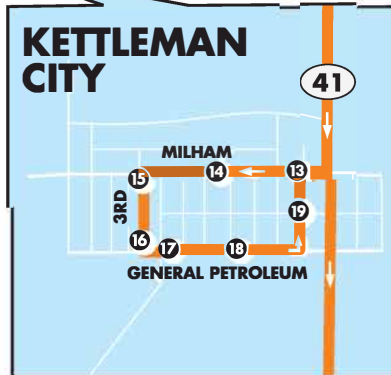

# ROUTE 12

HANFORD-AVENAL  
Southbound

	STOP NAME	STOP NUMBER	MONDAY - FRIDAY				SATURDAY	
1	KART Transit Center	1000	6:15	8:00	11:00	4:35	8:45	2:30
2	Lacey @ Carl's Jr	1002			11:00	4:35		2:30
3	Lacey @ Government Center	1003			11:00	4:35		2:30
4	Lacey & Mall Dr	1004			11:00	4:35		2:30
5	Lacey @ Centennial Plaza	1005			11:05	4:40		2:35
6	Centennial @ Walmart	1007			11:05	4:45		2:35
7	E @ Lemoore Depot	2097			11:15	4:55		2:35
8	1st & Railroad	1026	EXPRESS RUN	EXPRESS RUN	11:35	5:15	EXPRESS RUN	3:05
9	1st & Cross	1028			11:35	5:15		3:05
10	Empire & Main	1030			11:35	5:15		3:05
11	Main @ Post Office	1032			11:35	5:15		3:05
12	Main @ Grain Mill	1033			11:35	5:15		3:05
13	Milham & Becky Pease	1041			11:55	5:35		3:30
14	Milham @ Housing Authority	1035			11:55	5:35		3:30
15	3rd & Milham	1036			11:55	5:35		3:30
16	3rd & General Petroleum	1037			11:55	5:40		3:30
17	General Petroleum & 5th	1038			11:55	5:40		3:30
18	General Petroleum @ School	1039			11:55	5:40		3:30
19	Becky Pease & Standard Oil	1040			11:55	5:40		3:30
20	San Joaquin & Union	1042	7:00	8:45	12:15	6:10	9:30	3:55
21	San Joaquin & 5th	1043	7:00	8:45	12:15	6:10	9:30	3:55
22	San Joaquin & 2nd	1044	7:00	8:45	12:15	6:10	9:30	3:55
23	San Joaquin & Thurston	1045	7:00	8:45	12:20	6:10	9:30	3:55
24	Skyline @ Circle K	1046	7:05	8:45	12:20	6:15	9:30	3:55
25	Skyline @ State Supermarket	1047	7:05	8:45	12:20	6:15	9:30	3:55
26	Skyline & Union	1048	7:05	8:45	12:25	6:15	9:40	4:00