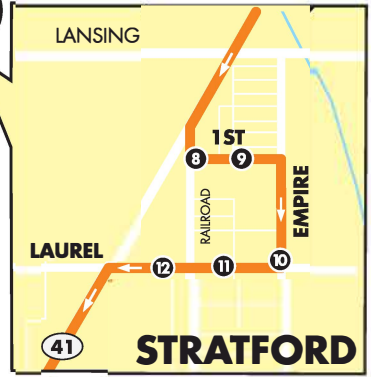

# ROUTE 12

HANFORD-AVENAL  
Southbound

	STOP NAME	STOP NUMBER	MONDAY - FRIDAY				SATURDAY	
1	KART Transit Center	1000	6:15	8:00	11:00	4:35	8:45	2:30
2	Lacey @ Carl's Jr	1002			11:00	4:35		2:30
3	Lacey @ Government Center	1003			11:00	4:35		2:30
4	Lacey & Mall Dr	1004			11:00	4:35		2:30
5	Lacey @ Centennial Plaza	1005			11:05	4:40		2:35
6	Centennial @ Walmart	1007			11:05	4:45		2:35
7	E @ Lemoore Depot	2097			11:15	4:55		2:35
8	1st & Railroad	1026	EXPRESS RUN	EXPRESS RUN	11:35	5:15	EXPRESS RUN	3:05
9	1st & Cross	1028			11:35	5:15		3:05
10	Empire & Main	1030			11:35	5:15		3:05
11	Main @ Post Office	1032			11:35	5:15		3:05
12	Main @ Grain Mill	1033			11:35	5:15		3:05
13	Milham & Becky Pease	1041			11:55	5:35		3:30
14	Milham @ Housing Authority	1035			11:55	5:35		3:30
15	3rd & Milham	1036			11:55	5:35		3:30
16	3rd & General Petroleum	1037			11:55	5:40		3:30
17	General Petroleum & 5th	1038			11:55	5:40		3:30
18	General Petroleum @ School	1039			11:55	5:40		3:30
19	Becky Pease & Standard Oil	1040			11:55	5:40		3:30
20	San Joaquin & Union	1042	7:00	8:45	12:15	6:10	9:30	3:55
21	San Joaquin & 5th	1043	7:00	8:45	12:15	6:10	9:30	3:55
22	San Joaquin & 2nd	1044	7:00	8:45	12:15	6:10	9:30	3:55
23	San Joaquin & Thurston	1045	7:00	8:45	12:20	6:10	9:30	3:55
24	Skyline @ Circle K	1046	7:05	8:45	12:20	6:15	9:30	3:55
25	Skyline @ State Supermarket	1047	7:05	8:45	12:20	6:15	9:30	3:55
26	Skyline & Union	1048	7:05	8:45	12:25	6:15	9:40	4:00