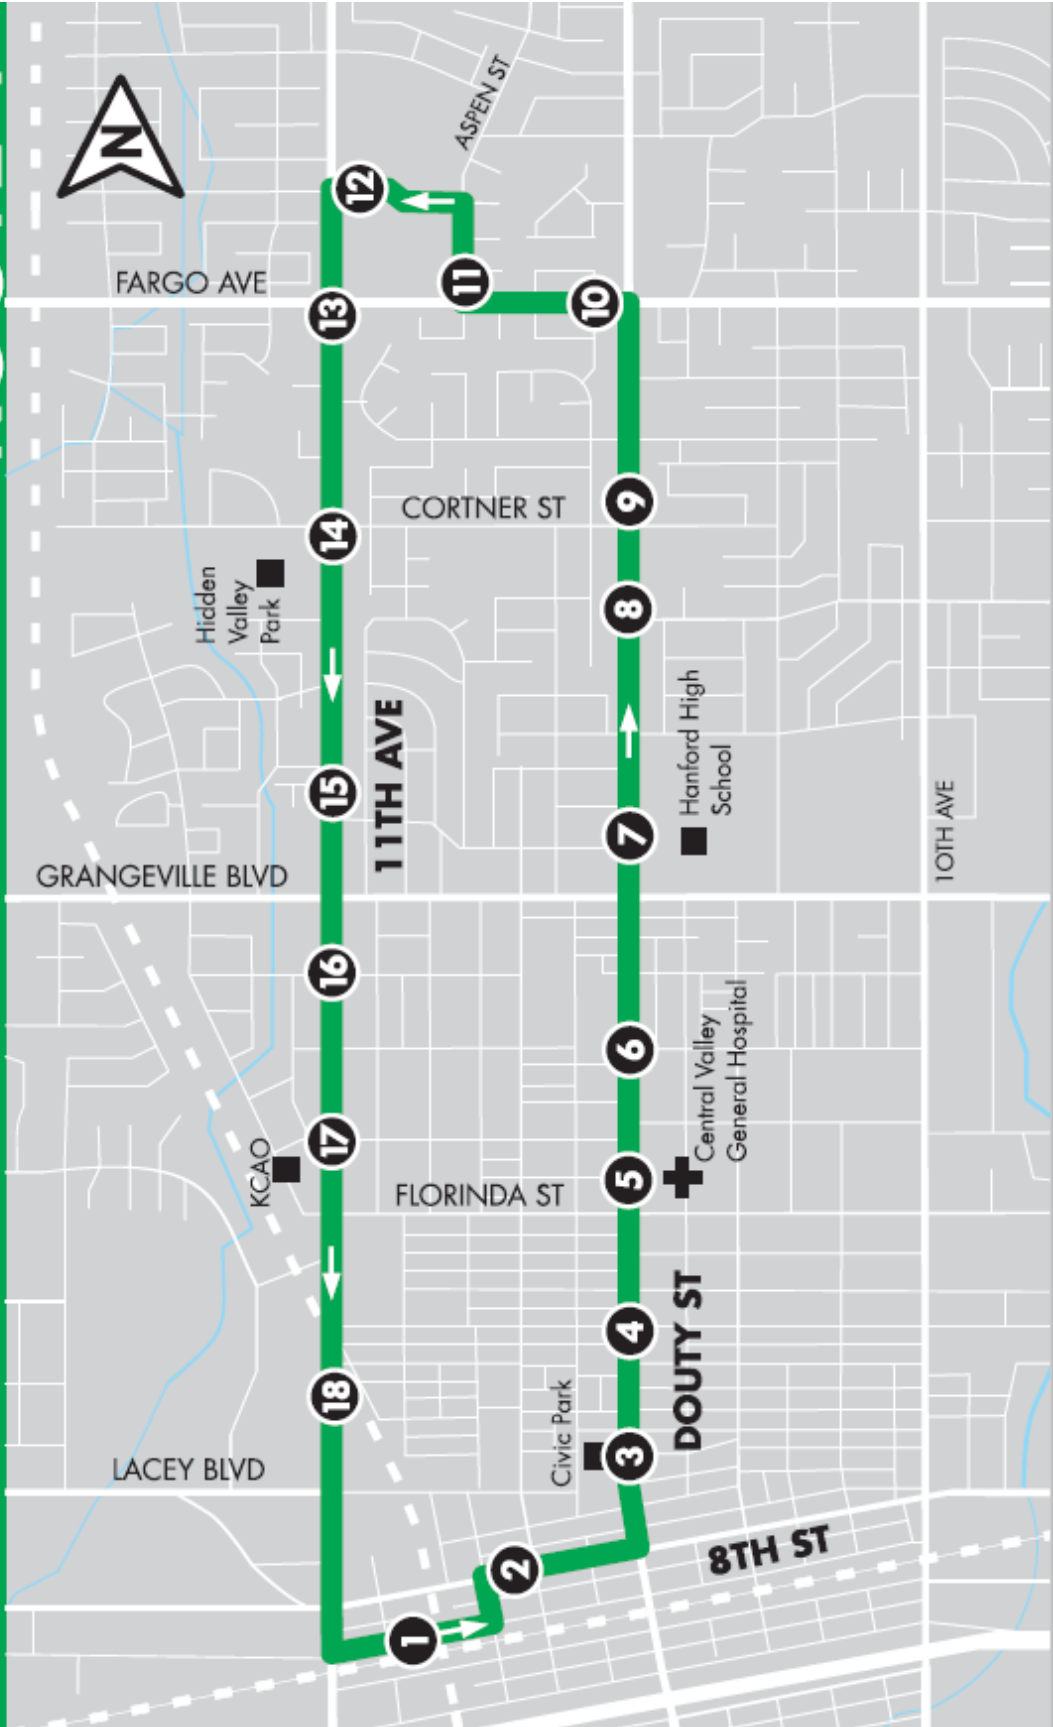

ROUTE 1

HANFORD