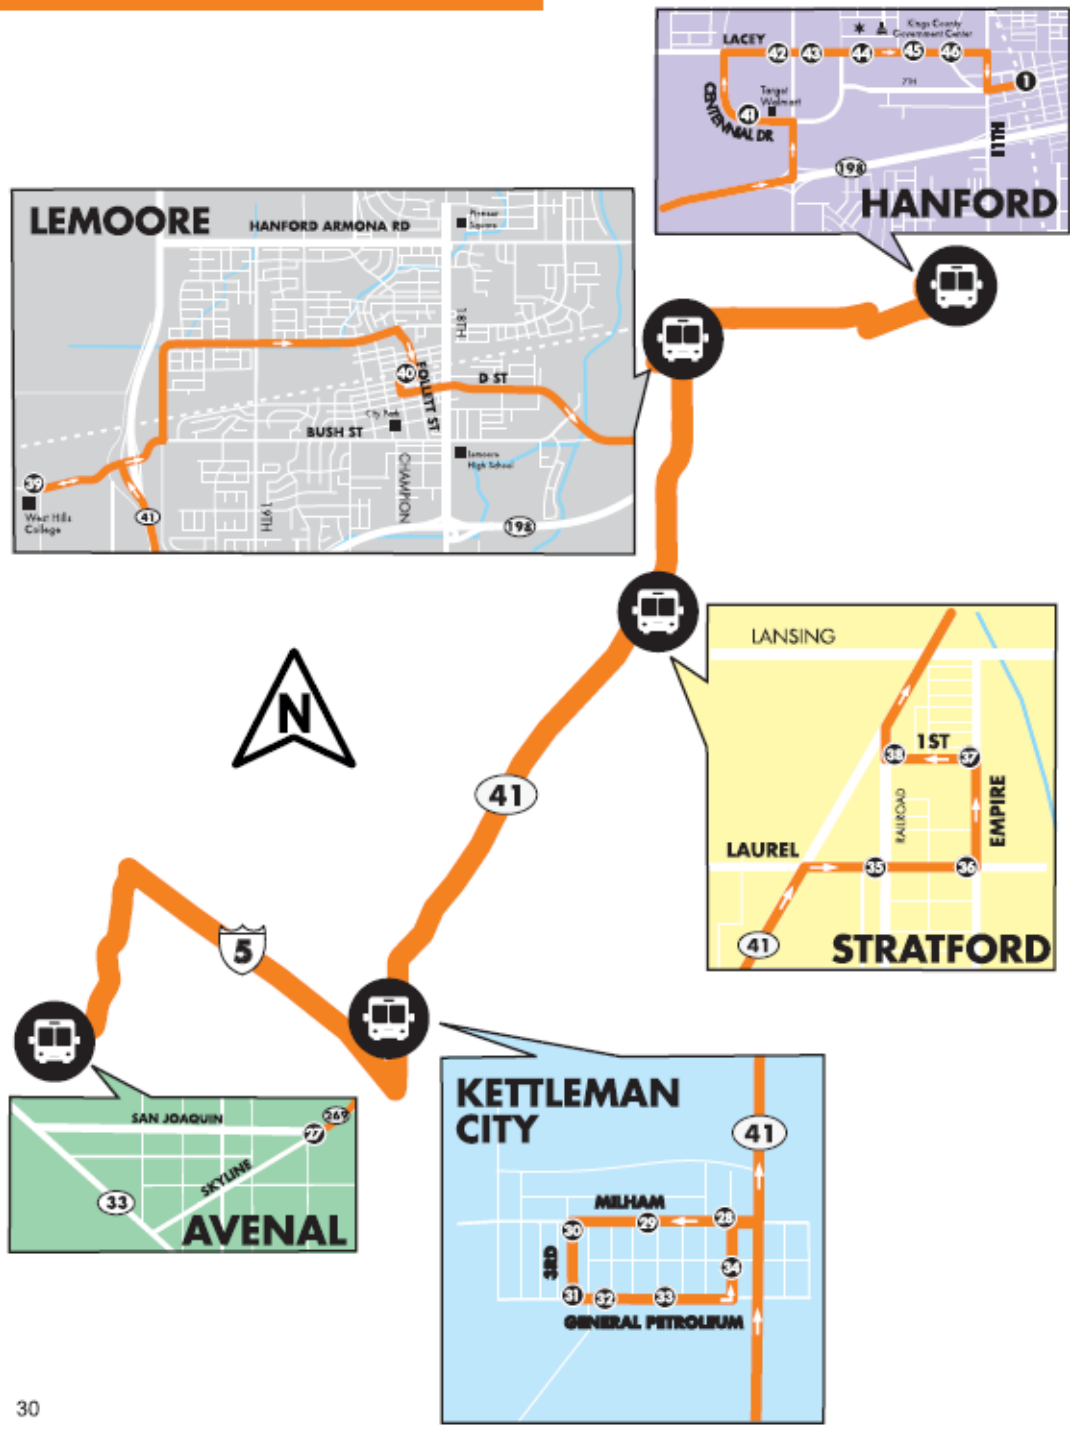

ROUTE 12

HANFORD-AVENAL

Northbound

	STOP NAME	STOP NUMBER	MONDAY - FRIDAY				SATURDAY	
27	Skyline & Union	1048	7:05	8:45	12:25	6:15	9:40	4:00
28	Milham & Becky Pease	1041	7:35		12:50		10:05	
29	Milham @ Housing Authority	1035	7:35		12:50		10:10	
30	3rd & Milham	1036	7:35	EXPRESS RUN	12:50		10:10	
31	3rd & General Petroleum	1037	7:35		12:50		10:10	
32	General Petroleum & 5th	1038	7:35		12:50		10:10	
33	General Petroleum @ School	1039	7:35		12:50		10:10	
34	Becky Pease & Standard Oil	1040	7:35		12:50	EXPRESS RUN	10:10	
35	Main @ Grain Mill	1034	7:55	1:15	10:25		EXPRESS RUN	
36	Main & Empire	1031	7:55	1:15	10:25			
37	1st & Empire	1029	7:55	1:15	10:25			
38	1st & Railroad	1027	7:55	1:15	10:25		EXPRESS RUN	
39	West Hills College	1024	8:05	9:25	1:25	-		
40	E @ Lemoore Depot <i>Drop Only</i>	2097	8:25	9:35	1:35		10:45	
41	Centennial @ Target <i>Drop Only</i>	2133	8:35	9:45	1:45		10:55	
42	Lacey @ Aldi <i>Drop Only</i>	4088	8:40	9:50	1:45		10:55	
43	Lacey @ Hanford Mall <i>Drop Only</i>	2135	8:40	9:50	1:45		11:00	
44	Lacey @ Kings Eye Center <i>Drop Only</i>	4063	8:40	9:50	1:45		11:00	
45	Lacey @ Chubby's <i>Drop Only</i>	2137	8:40	9:50	1:45		11:05	
46	Lacey @ Greenfield <i>Drop Only</i>	2138	8:45	9:55	1:45		11:10	
1	KART Transit Center	1000	8:50	10:00	1:50	7:10	11:15	4:50

SATURDAY schedule / Servicio de SÁBADO

AM Service / Servicio de AM PM Service / Servicio de PM

Scheduled times are estimated time of arrival / Momentos son un tiempo estimado de llegada

Get arrival times in real time! / ¡Obtén los horarios de llegada en tiempo real!

Text the STOP NUMBER to (559) 717-4874 / Textea el NÚMERO DE PARADA al (559) 717-4874