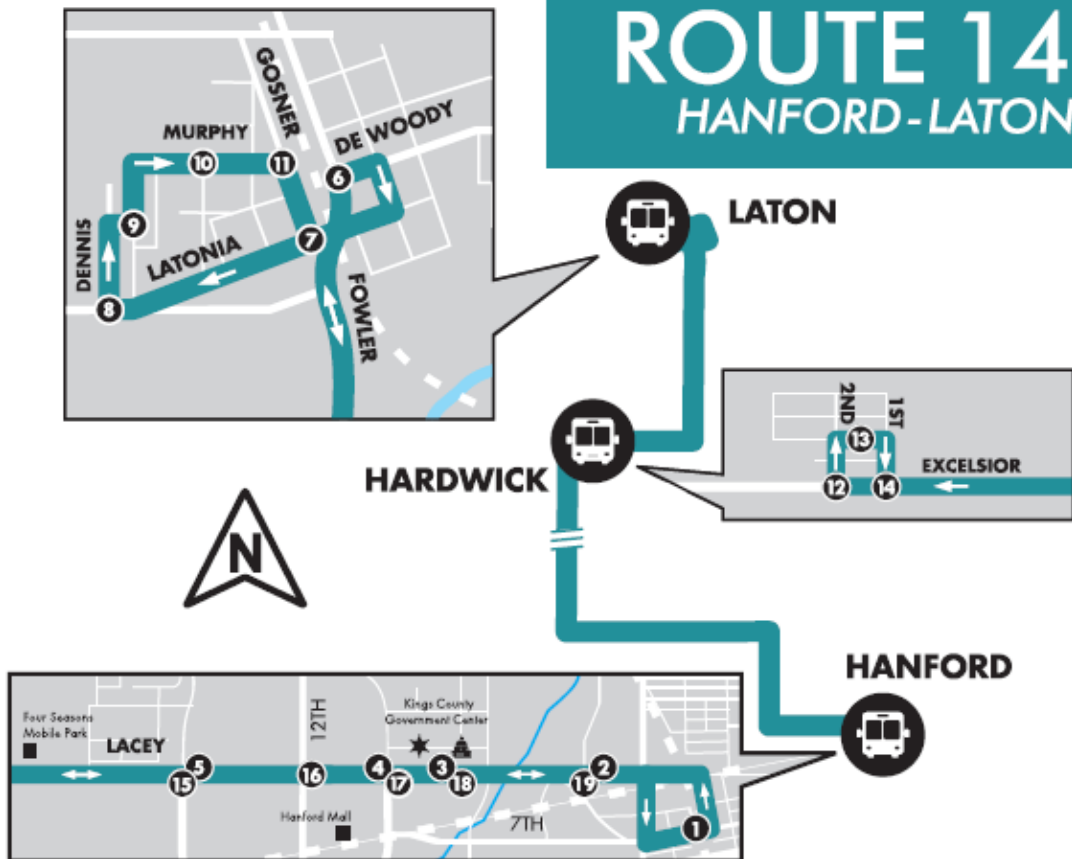

ROUTE 14 HANFORD-LATON

	STOP NAME	STOP NUMBER	EST TIME	
			AM	PM
1	KART Transit Center	1000	8:55	2:00
2	Lacey @ Carl's Jr	1002	8:55	2:00
3	Lacey @ Government Ctr	1003	8:55	2:00
4	Lacey & Mall Dr	2135	9:00	2:05
5	Lacey @ Centennial Plz	1005	9:00	2:05
6	De Woody @ Post Office	1089	9:15	2:20
7	Latonia & Gosner	1084	9:20	2:25
8	Dennis & Mt Whitney	1085	9:20	2:25
9	Palmona & Renn	1086	9:20	2:25
10	Murphy & Fatima	1087	9:20	2:25

	STOP NAME	STOP NUMBER	EST TIME	
			AM	PM
11	Murphy & Gosner	1088	9:20	2:25
12	2nd & Excelsior	1081	9:30	2:35
13	Johnson & 1st	1082	9:30	2:35
14	1st & Excelsior	1083	9:30	2:35
15	Lacey @ Aldi (Drop Only)	4088	9:40	2:45
16	Lacey @ Hanford Mall (Drop Only)	2135	9:40	2:45
17	Lacey @ Kings Eye Center (Drop Only)	4063	9:45	2:50
18	Lacey @ Chubby's (Drop Only)	2137	9:45	2:50
19	Lacey & Greenfield (Drop Only)	2138	9:45	2:50
1	KART Transit Center	1000	9:50	2:55

Text the **STOP NUMBER** to (559) 717-4874 / Textea el **NÚMERO DE PARADA** al (559) 717-4874