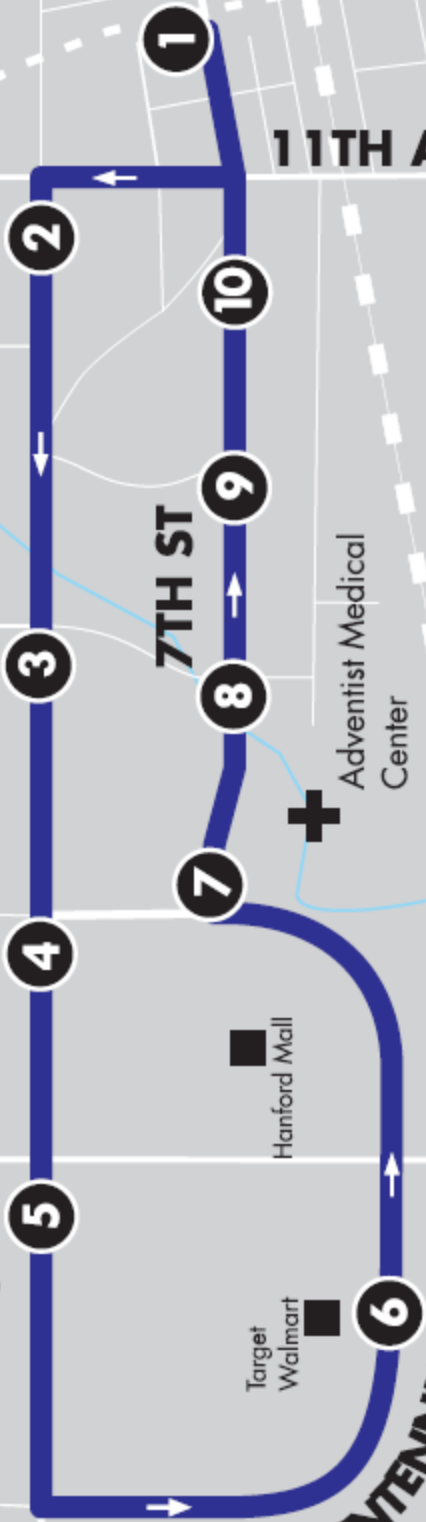

ROUTE 6

HANFORD

LACEY BLVD

CENTENNIAL DR

11TH AVE

7TH ST

198

Hanford West High School

Kings County Government Center

Hanford Mall

Target Walmart

Adventist Medical Center

KART Transfer Center	Lacey @ Carls Jr	Lacey @ Government Center	Lacey & Mall Dr	Lacey @ Centennial Plaza	Centennial @ Walmart	7th @ Adventist Hospital	7th @ Senior Villa Apts	7th & Reagan	7th & 11th	KART Transfer Center
1000	1002	1003	1004	1005	1007	2155	2156	2157	2158	1000
7:15	7:15	7:20	7:20	7:20	7:30	7:30	7:35	7:35	7:35	7:45
7:45	7:45	7:50	7:50	7:50	8:00	8:00	8:05	8:05	8:05	8:15
8:15	8:15	8:20	8:20	8:20	8:30	8:30	8:35	8:35	8:35	8:45
8:45	8:45	8:50	8:50	8:50	9:00	9:00	9:05	9:05	9:05	9:15
9:15	9:15	9:20	9:20	9:20	9:30	9:30	9:35	9:35	9:35	9:45
9:45	9:45	9:50	9:50	9:50	10:00	10:00	10:05	10:05	10:05	10:15
10:15	10:15	10:20	10:20	10:20	10:30	10:30	10:35	10:35	10:35	10:45
10:45	10:45	10:50	10:50	10:50	11:00	11:00	11:05	11:05	11:05	11:15
11:15	11:15	11:20	11:20	11:20	11:30	11:30	11:35	11:35	11:35	11:45
11:45	11:45	11:50	11:50	11:50	12:00	12:00	12:05	12:05	12:05	12:15
12:15	12:15	12:20	12:20	12:20	12:30	12:30	12:35	12:35	12:35	12:45
12:45	12:45	12:50	12:50	12:50	1:00	1:00	1:05	1:05	1:05	1:15
1:15	1:15	1:20	1:20	1:20	1:30	1:30	1:35	1:35	1:35	1:45
1:45	1:45	1:50	1:50	1:50	2:00	2:00	2:05	2:05	2:05	2:15
2:15	2:15	2:20	2:20	2:20	2:30	2:30	2:35	2:35	2:35	2:45
2:45	2:45	2:50	2:50	2:50	3:00	3:00	3:05	3:05	3:05	3:15
3:15	3:15	3:20	3:20	3:20	3:30	3:30	3:35	3:35	3:35	3:45
3:45	3:45	3:50	3:50	3:50	4:00	4:00	4:05	4:05	4:05	4:15
4:15	4:15	4:20	4:20	4:20	4:30	4:30	4:35	4:35	4:35	4:45
4:45	4:45	4:50	4:50	4:50	5:00	5:00	5:05	5:05	5:05	5:15
5:15	5:15	5:20	5:20	5:20	5:30	5:30	5:35	5:35	5:35	5:45
5:45	5:45	5:50	5:50	5:50	6:00	6:00	6:05	6:05	6:05	6:15
6:15	6:15	6:20	6:20	6:20	6:30	6:30	6:35	6:35	6:35	6:45
6:45	6:45	6:50	6:50	6:50	7:00	7:00	7:05	7:05	7:05	7:15