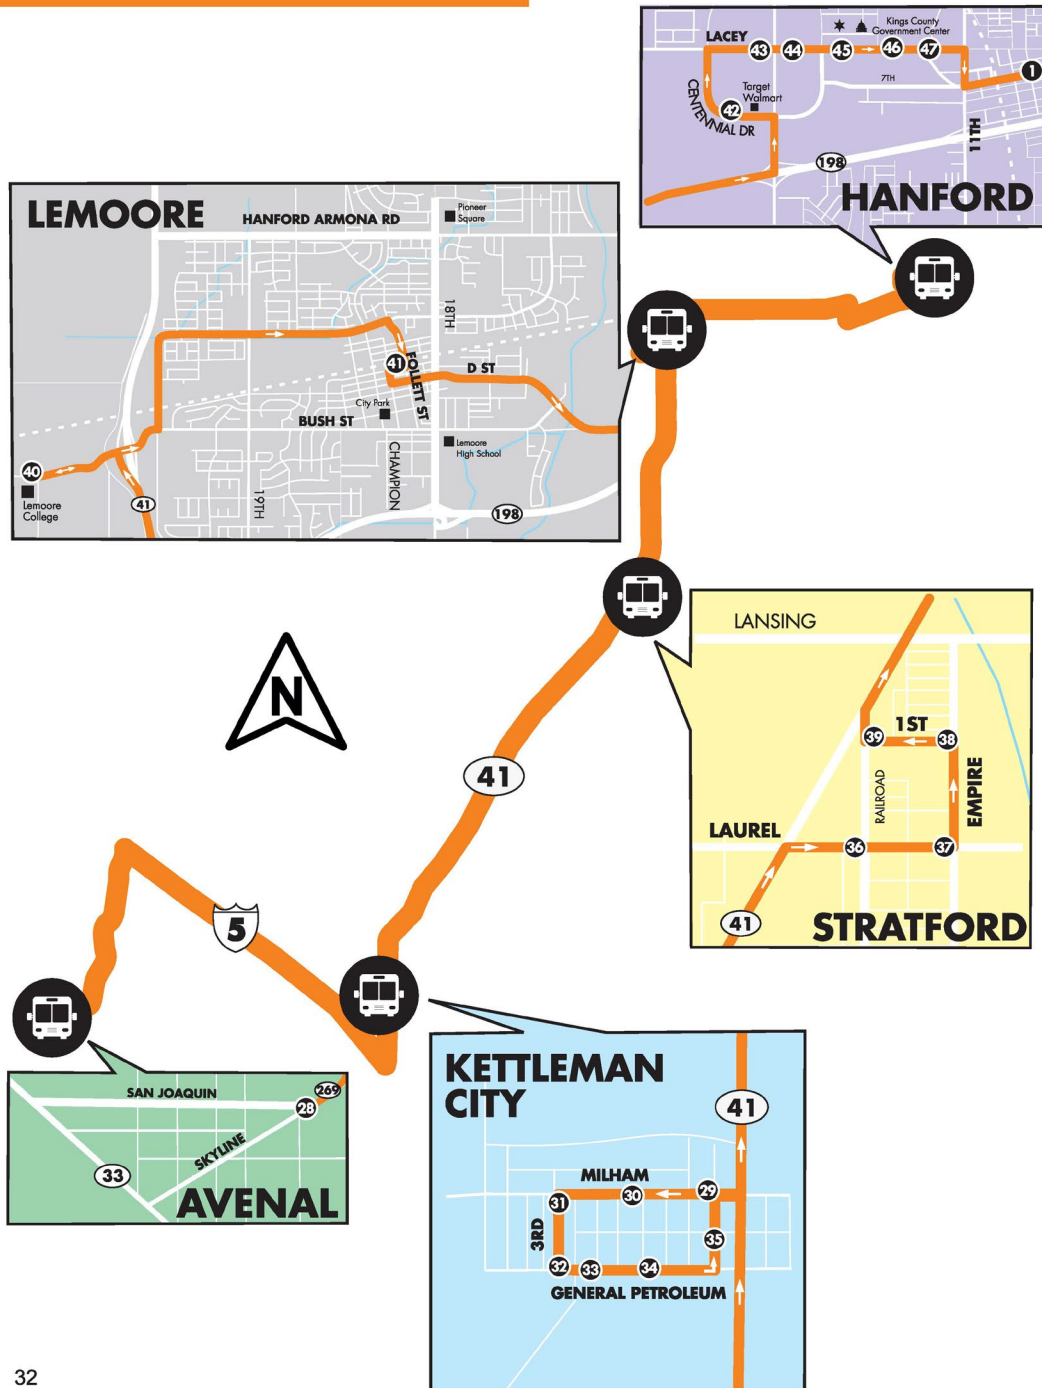

# ROUTE 12

### Northbound

	STOP NAME	STOP NUMBER	MONDAY - FRIDAY				SATURDAY	
28	Skyline & Union	1048	7:05	8:50	12:30	6:15	9:40	4:00
29	Milham & Becky Pease	1041	7:35	.....	12:55	.....	10:05	.....
30	Milham @ Housing Authority	1035	7:35	.....	12:55	.....	10:10	.....
31	3rd & Milham	1036	7:35	EXPRESS RUN	12:55	.....	10:10	.....
32	3rd & General Petroleum	1037	7:35	.....	12:55	.....	10:10	.....
33	General Petroleum & 5th	1038	7:35	.....	12:55	.....	10:10	.....
34	General Petroleum @ School	1039	7:35	.....	12:55	.....	10:10	.....
35	Becky Pease & Standard Oil	1040	7:35	.....	12:55	EXPRESS RUN	10:10	.....
36	Main @ Grain Mill	1034	7:55	EXPRESS RUN	1:20	.....	10:25	.....
37	Main & Empire	1031	7:55	.....	1:20	EXPRESS RUN	10:25	.....
38	1st & Empire	1029	7:55	.....	1:20	.....	10:25	EXPRESS RUN
39	1st & Railroad	1027	7:55	.....	1:20	.....	10:25	.....
40	Lemoore College	1024	8:05	9:30	1:30	.....	-	.....
41	Lemoore Depot <i>Drop Only</i>	2097	8:25	9:45	1:40	EXPRESS RUN	10:45	EXPRESS RUN
42	Centennial @ Target <i>Drop Only</i>	2133	8:35	9:50	1:50	.....	10:55	.....
43	Lacey @ Aldi <i>Drop Only</i>	4088	8:40	9:55	1:50	.....	10:55	.....
44	Lacey @ Hanford Mall <i>Drop Only</i>	2135	8:40	9:55	1:50	.....	11:00	.....
45	Lacey @ Kings Eye Center <i>Drop Only</i>	4063	8:40	9:55	1:50	.....	11:00	.....
46	Lacey @ Chubby's <i>Drop Only</i>	2137	8:40	9:55	1:50	.....	11:05	.....
47	Lacey @ Greenfield <i>Drop Only</i>	2138	8:45	9:55	1:50	.....	11:10	.....
1	KART Transit Center	1000	8:50	10:05	1:55	7:10	11:15	4:40