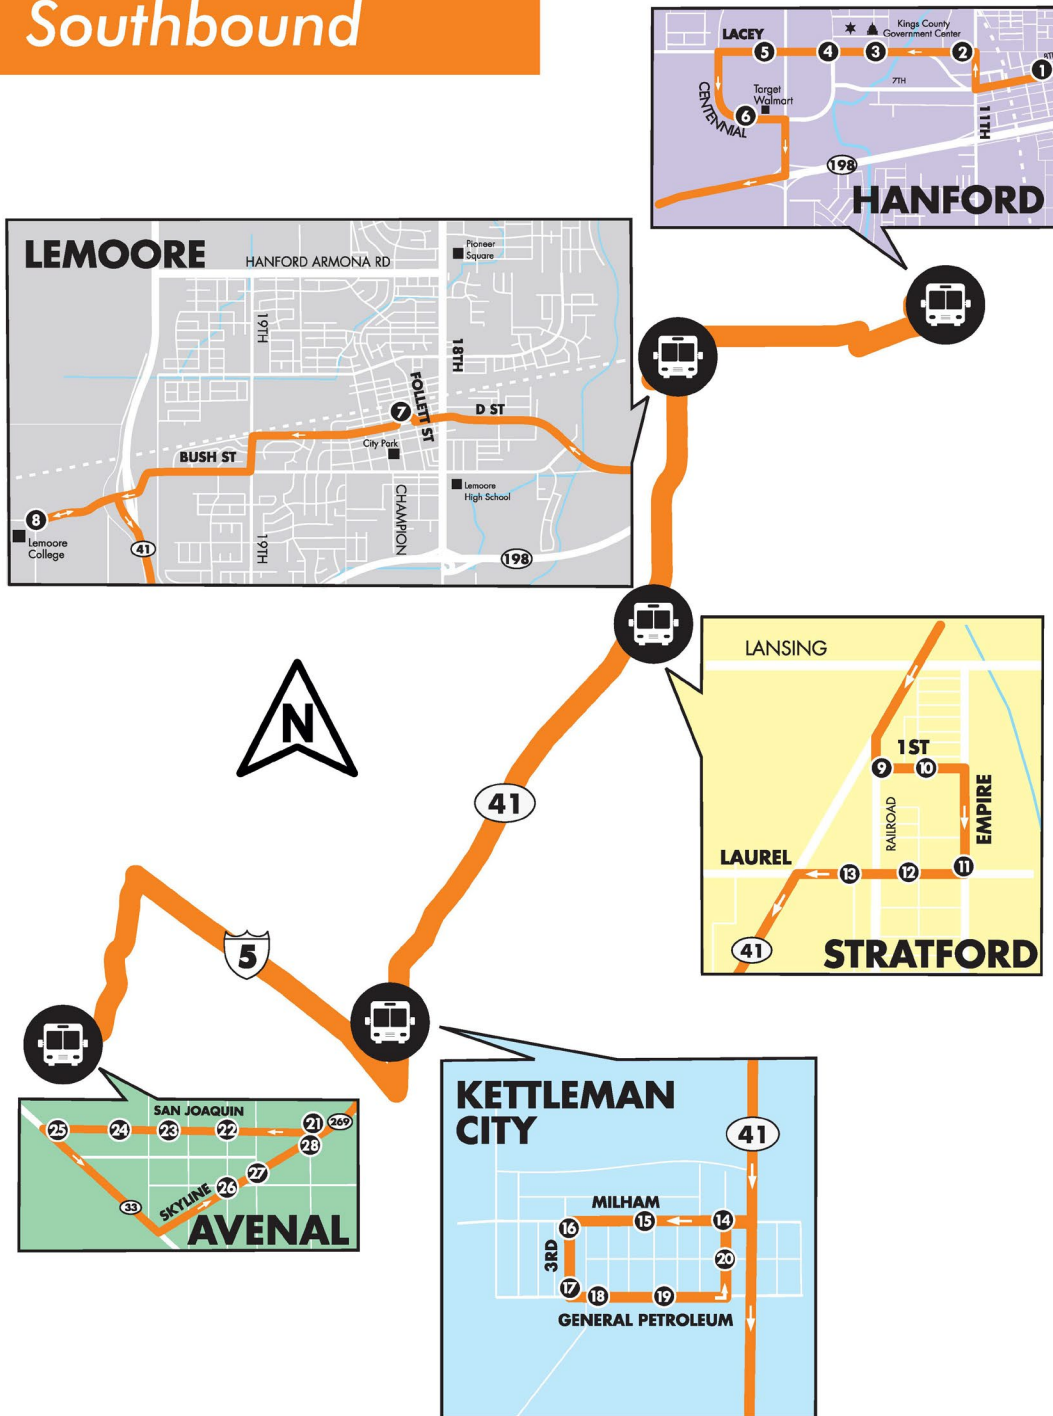

# ROUTE 12

### Southbound

	STOP NAME	STOP NUMBER	MONDAY - FRIDAY				SATURDAY	
1	KART Transit Center	1000	6:15	8:05	11:05	4:35	8:45	2:30
2	Lacey @ Carl's Jr	1002			11:05	4:35		2:30
3	Lacey @ Government Center	1003			11:05	4:35		2:30
4	Lacey & Mall Dr	1004			11:10	4:35		2:30
5	Lacey @ Centennial Plaza	1005			11:10	4:40		2:35
6	Centennial @ Walmart	1007			11:10	4:45		2:35
7	Lemoore Depot	2097			11:20	4:55		2:45
8	Lemoore College	1024			11:30	5:05		-
9	1st & Railroad	1026	EXPRESS RUN	EXPRESS RUN	11:40	5:15	EXPRESS RUN	3:15
10	1st & Cross	1028			11:40	5:15		3:15
11	Empire & Main	1030			11:40	5:15		3:15
12	Main @ Post Office	1032			11:40	5:15		3:15
13	Main @ Grain Mill	1033			11:40	5:15		3:15
14	Milham & Becky Pease	1041			12:00	5:35		3:35
15	Milham @ Housing Authority	1035			12:00	5:35		3:35
16	3rd & Milham	1036			12:00	5:35		3:35
17	3rd & General Petroleum	1037			12:00	5:40		3:35
18	General Petroleum & 5th	1038			12:00	5:40		3:35
19	General Petroleum @ School	1039			12:00	5:40		3:35
20	Becky Pease & Standard Oil	1040			12:00	5:40		3:35
21	San Joaquin & Union	1042	7:00	8:50	12:20	6:10	9:30	3:55
22	San Joaquin & 5th	1043	7:00	8:50	12:20	6:10	9:30	3:55
23	San Joaquin & 2nd	1044	7:00	8:50	12:20	6:10	9:30	3:55
24	San Joaquin & A	4093	7:00	8:50	12:20	6:10	9:30	3:55
25	San Joaquin & Thurston	1045	7:00	8:50	12:25	6:10	9:30	3:55
26	Skyline @ Circle K	1046	7:05	8:50	12:25	6:15	9:30	3:55
27	Skyline @ State Supermarket	1047	7:05	8:50	12:25	6:15	9:30	3:55
28	Skyline & Union	1048	7:05	8:50	12:30	6:15	9:40	4:00

## HANFORD - AVENAL