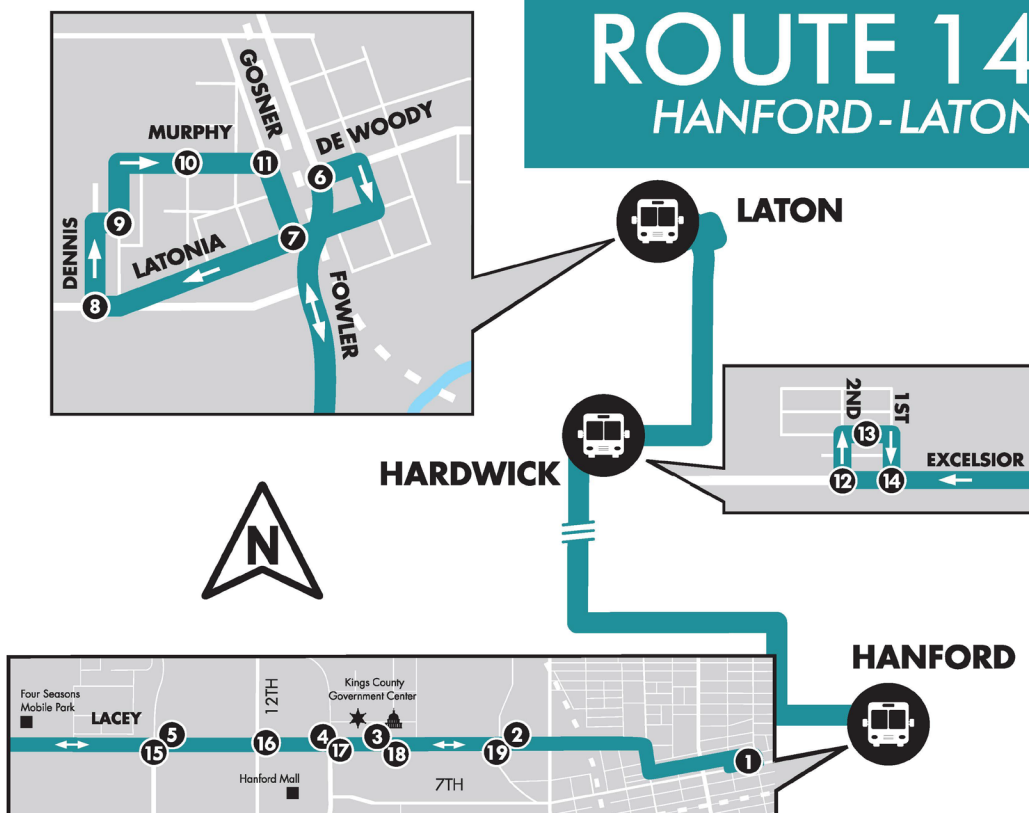

ROUTE 14

HANFORD - LATON

	STOP NAME	STOP NUMBER	EST TIME	
			AM	PM
1	KART Transit Center	1000	8:40	2:25
2	Lacey @ Carl's Jr	1002	8:40	2:25
3	Lacey @ Government Ctr	1003	8:40	2:25
4	Lacey & Mall Dr	2135	8:45	2:30
5	Lacey @ Centennial Plz	1005	8:45	2:35
6	De Woody @ Post Office	1089	9:00	2:45
7	Latonia & Gosner	1084	9:05	2:50
8	Dennis & Mt Whitney	1085	9:05	2:50
9	Paloma & Renn	1086	9:05	2:50
10	Murphy & Fatima	1087	9:05	2:50

	STOP NAME	STOP NUMBER	EST TIME	
			AM	PM
11	Murphy & Gosner	1088	9:05	2:50
12	2nd & Excelsior	1081	9:15	3:00
13	Johnson & 1st	1082	9:15	3:00
14	1st & Excelsior	1083	9:15	3:00
15	Lacey @ Aldi (Drop Only)	4088	9:25	3:10
16	Lacey @ Hanford Mall (Drop Only)	2135	9:25	3:10
17	Lacey @ Kings Eye Ctr (Drop Only)	4063	9:30	3:15
18	Lacey @ Chubby's (Drop Only)	2137	9:30	3:15
19	Lacey & Greenfield (Drop Only)	2138	9:30	3:15
1	KART Transit Center	1000	9:35	3:20

Text the **STOP NUMBER** to (559) 717-4874 / Textea el **NÚMERO DE PARADA** al (559) 717-4874