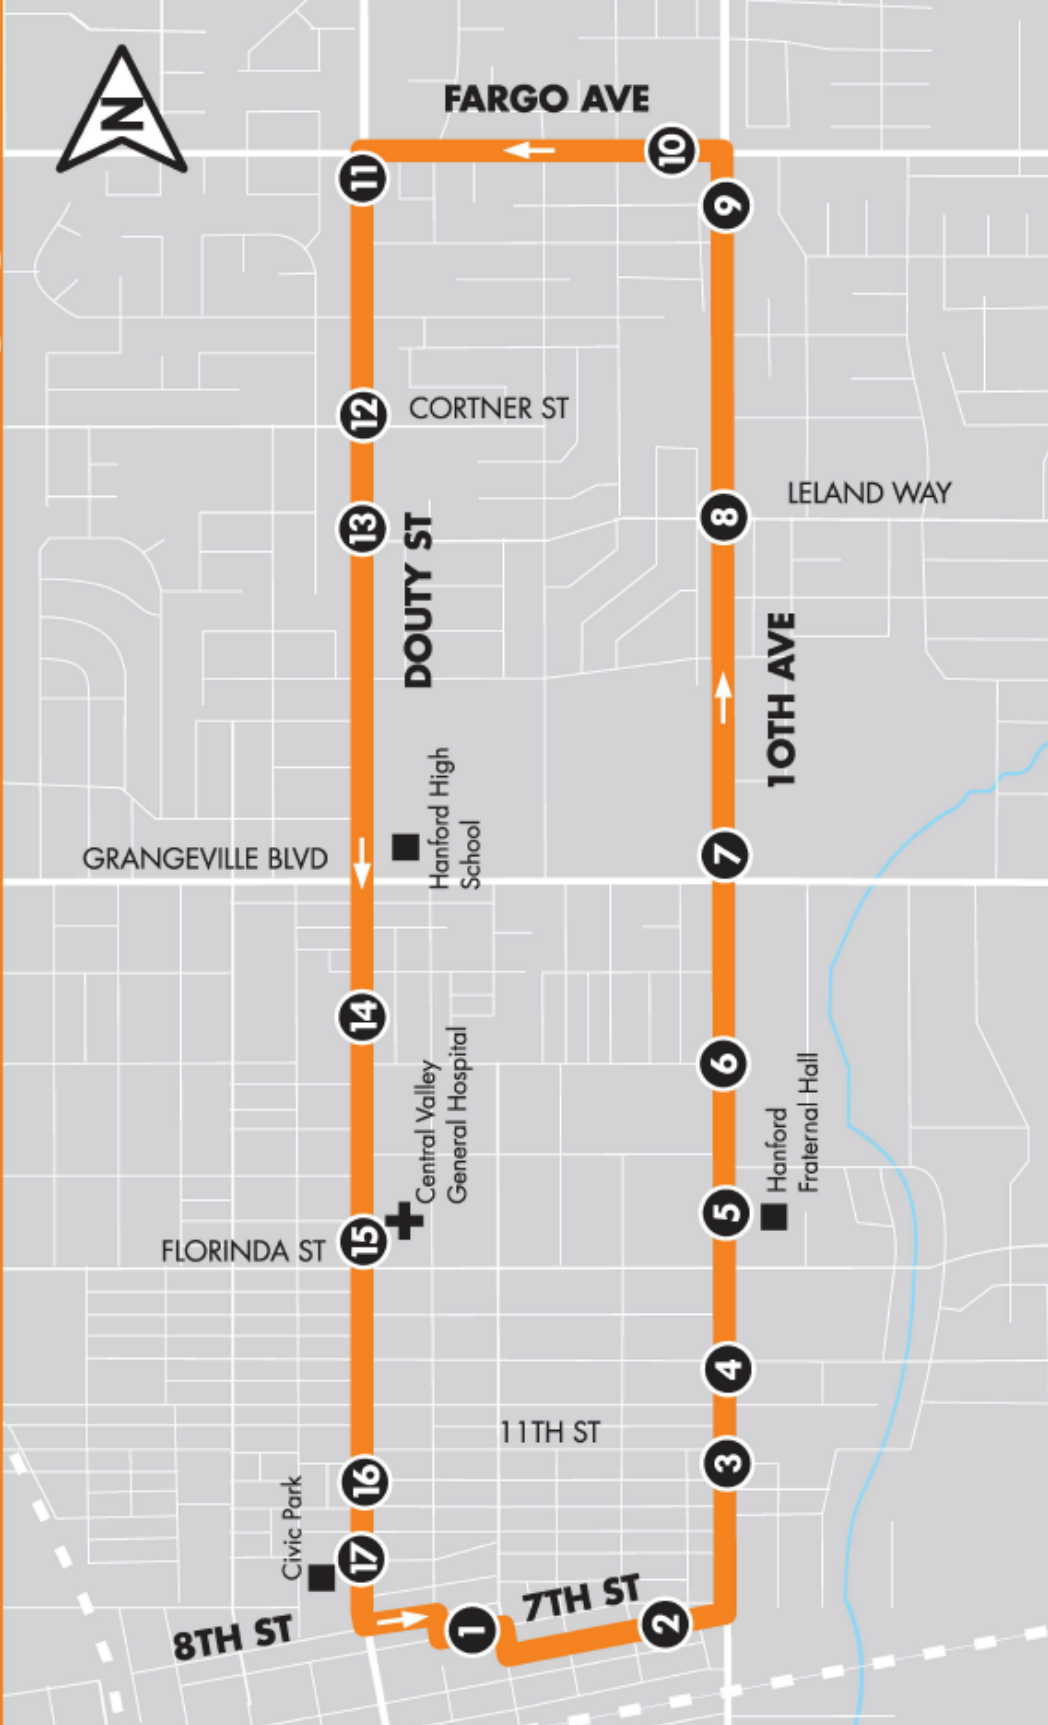

ROUTE 2

HANFORD