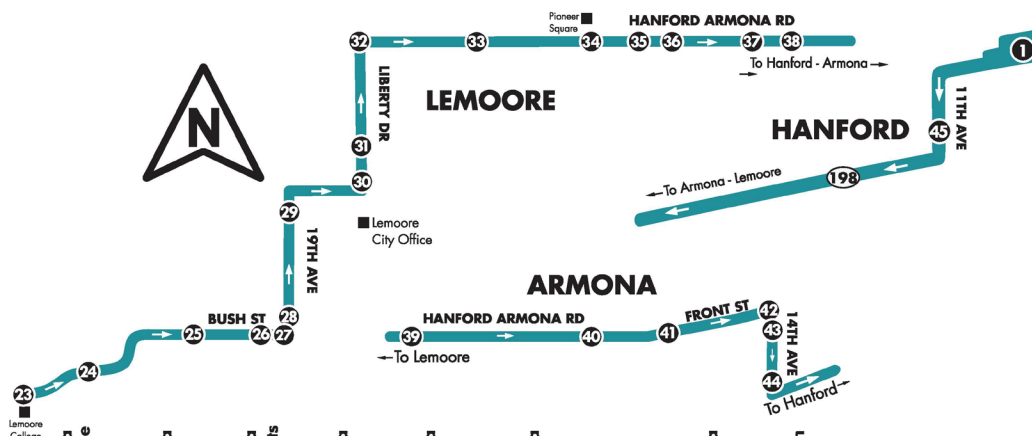

Hanford Armona across Park Place Apts	Hanford Armona & Cinnamon	Hanford Armona @ Westberry Apts	Hanford Armona & 16th	Hanford Armona & 15th	Front & Hanford Armona	Front across Club Armona	14th & Hanford Armona	14th across from Fire Station	11th across Cost Less	KART Transit Center
2125	2126	2127	2128	2129	2130	2131	2132	1202	2154	1000
36	37	38	39	40	41	42	43	44	45	1
6:55	6:55	6:55	6:55	6:55	6:55	7:05	7:05	7:05	7:10	7:15
7:25	7:25	7:25	7:25	7:25	7:25	7:35	7:35	7:35	7:40	7:45
7:55	7:55	7:55	7:55	7:55	7:55	8:05	8:05	8:05	8:10	8:15
8:25	8:25	8:25	8:25	8:25	8:25	8:35	8:35	8:35	8:40	8:45
8:55	8:55	8:55	8:55	8:55	8:55	9:05	9:05	9:05	9:10	9:15
9:25	9:25	9:25	9:25	9:25	9:25	9:35	9:35	9:35	9:40	9:45
9:55	9:55	9:55	9:55	9:55	9:55	10:05	10:05	10:05	10:10	10:15
10:25	10:25	10:25	10:25	10:25	10:25	10:35	10:35	10:35	10:40	10:45
10:55	10:55	10:55	10:55	10:55	10:55	11:05	11:05	11:05	11:10	11:15
11:25	11:25	11:25	11:25	11:25	11:25	11:35	11:35	11:35	11:40	11:45
11:55	11:55	11:55	11:55	11:55	11:55	12:05	12:05	12:05	12:10	12:15
12:25	12:25	12:25	12:25	12:25	12:25	12:35	12:35	12:35	12:40	12:45
12:55	12:55	12:55	12:55	12:55	12:55	1:05	1:05	1:05	1:10	1:15
1:25	1:25	1:25	1:25	1:25	1:25	1:35	1:35	1:35	1:40	1:45
1:55	1:55	1:55	1:55	1:55	1:55	2:05	2:05	2:05	2:10	2:15
2:25	2:25	2:25	2:25	2:25	2:25	2:35	2:35	2:35	2:40	2:45
2:55	2:55	2:55	2:55	2:55	2:55	3:05	3:05	3:05	3:10	3:15
3:25	3:25	3:25	3:25	3:25	3:25	3:35	3:35	3:35	3:40	3:45
3:55	3:55	3:55	3:55	3:55	3:55	4:05	4:05	4:05	4:10	4:15
4:25	4:25	4:25	4:25	4:25	4:25	4:35	4:35	4:35	4:40	4:45
4:55	4:55	4:55	4:55	4:55	4:55	5:05	5:05	5:05	5:10	5:15
5:25	5:25	5:25	5:25	5:25	5:25	5:35	5:35	5:35	5:40	5:45
5:55	5:55	5:55	5:55	5:55	5:55	6:05	6:05	6:05	6:10	6:15
6:25	6:25	6:25	6:25	6:25	6:25	6:35	6:35	6:35	6:40	6:45
6:55	6:55	6:55	6:55	6:55	6:55	7:05	7:05	7:05	7:10	7:15
7:25	7:25	7:25	7:25	7:25	7:25	7:35	7:35	7:35	7:40	7:45
8:25	8:25	8:25	8:25	8:25	8:25	8:35	8:35	8:35	8:40	8:45

AM Service / Servicio de AM   PM Service / Servicio de PM
Scheduled times are estimated time of arrival / Momentos son un tiempo estimado de llegada
Get arrival times in real time! / ¡Obtén los horarios de llegada en tiempo real!
Text the **STOP NUMBER** to (559) 717-4874 / Textea el **NÚMERO DE PARADA** al (559) 717-4874