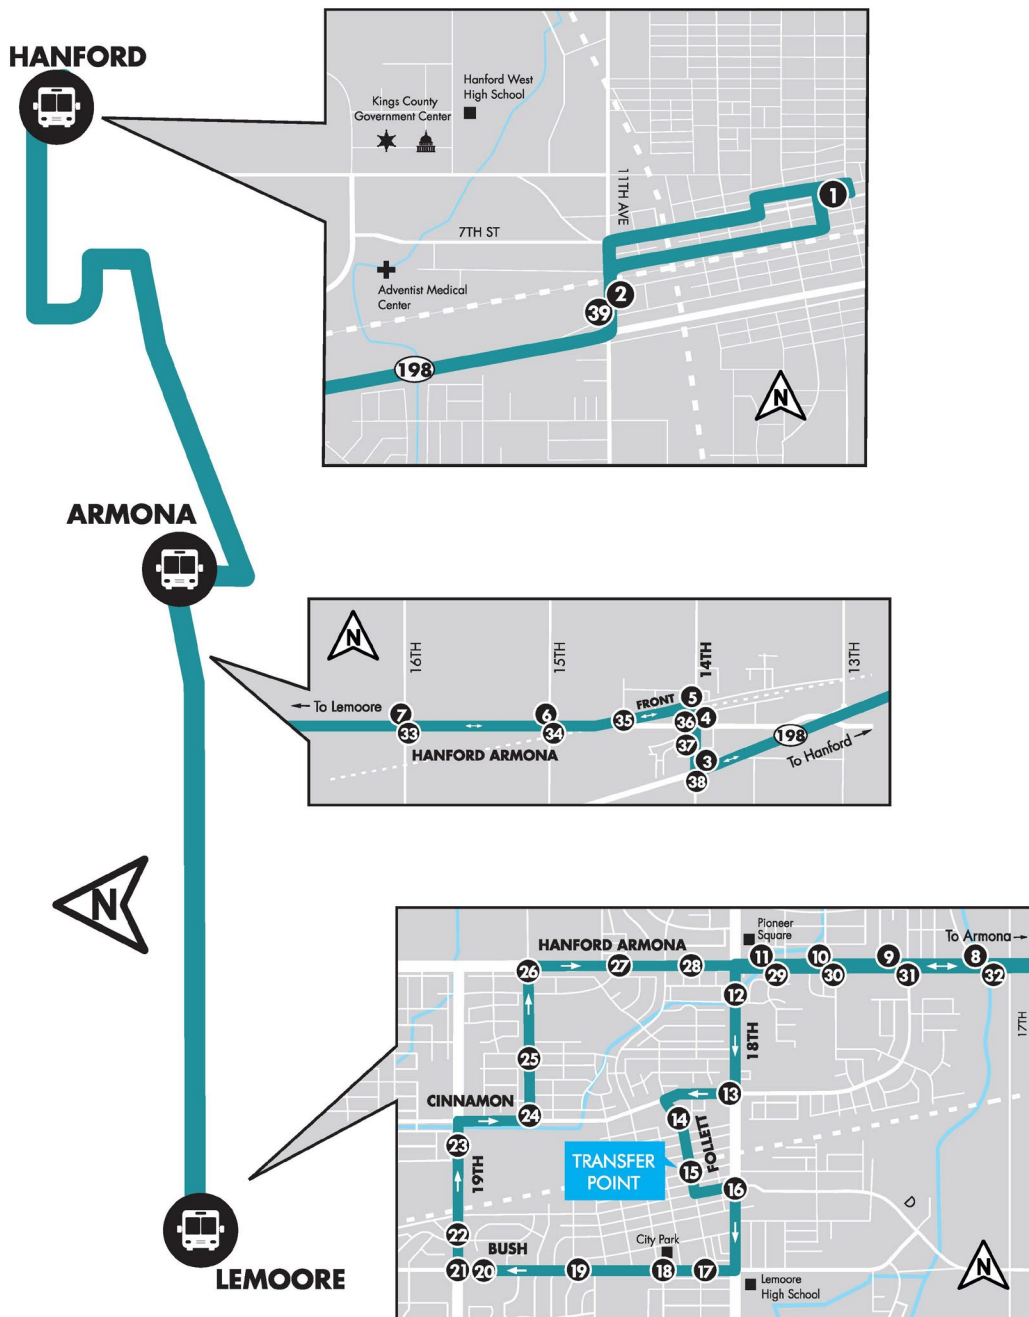

ROUTE 20

HANFORD - ARMONA - LEMOORE SATURDAY