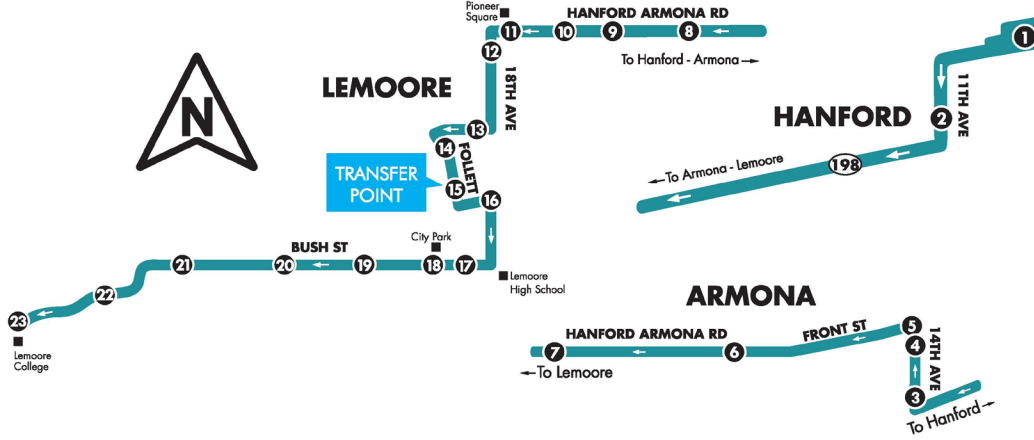

ROUTE 20 Westbound

HANFORD - LEMOORE MONDAY thru FRIDAY

Lemoore College

	KART Transit Center 1000	11th @ Cost Less 2175	14th @ Armona Fire Station 1008	14th @ Armona Senior Center 1009	Front @ Club Armona 1010	Hanford Armona & 15th 1011	Hanford Armona & 16th 1012	Hanford Armona across Westberry Apts 1013	Hanford Armona & Belinda 1014	Hanford Armona @ Park Place Apts 1015	Hanford Armona @ Pioneer Square 1016
	1	2	3	4	5	6	7	8	9	10	11
6:05	6:05	6:05	6:05	6:05	6:15	6:15	6:15	6:15	6:15	6:20	6:20
6:35	6:35	6:35	6:35	6:35	6:45	6:45	6:45	6:45	6:45	6:50	6:50
7:05	7:05	7:05	7:05	7:05	7:15	7:15	7:15	7:15	7:15	7:20	7:20
7:35	7:35	7:35	7:35	7:35	7:45	7:45	7:45	7:45	7:45	7:50	7:50
8:05	8:05	8:05	8:05	8:05	8:15	8:15	8:15	8:15	8:15	8:20	8:20
8:35	8:35	8:35	8:35	8:35	8:45	8:45	8:45	8:45	8:45	8:50	8:50
9:05	9:05	9:05	9:05	9:05	9:15	9:15	9:15	9:15	9:15	9:20	9:20
9:35	9:35	9:35	9:35	9:35	9:45	9:45	9:45	9:45	9:45	9:50	9:50
10:05	10:05	10:05	10:05	10:05	10:15	10:15	10:15	10:15	10:15	10:20	10:20
10:35	10:35	10:35	10:35	10:35	10:45	10:45	10:45	10:45	10:45	10:50	10:50
11:05	11:05	11:05	11:05	11:05	11:15	11:15	11:15	11:15	11:15	11:20	11:20
11:35	11:35	11:35	11:35	11:35	11:45	11:45	11:45	11:45	11:45	11:50	11:50
12:05	12:05	12:05	12:05	12:05	12:15	12:15	12:15	12:15	12:15	12:20	12:20
12:35	12:35	12:35	12:35	12:35	12:45	12:45	12:45	12:45	12:45	12:50	12:50
1:05	1:05	1:05	1:05	1:05	1:15	1:15	1:15	1:15	1:15	1:20	1:20
1:35	1:35	1:35	1:35	1:35	1:45	1:45	1:45	1:45	1:45	1:50	1:50
2:05	2:05	2:05	2:05	2:05	2:15	2:15	2:15	2:15	2:15	2:20	2:20
2:35	2:35	2:35	2:35	2:35	2:45	2:45	2:45	2:45	2:45	2:50	2:50
3:05	3:05	3:05	3:05	3:05	3:15	3:15	3:15	3:15	3:15	3:20	3:20
3:35	3:35	3:35	3:35	3:35	3:45	3:45	3:45	3:45	3:45	3:50	3:50
4:05	4:05	4:05	4:05	4:05	4:15	4:15	4:15	4:15	4:15	4:20	4:20
4:35	4:35	4:35	4:35	4:35	4:45	4:45	4:45	4:45	4:45	4:50	4:50
5:05	5:05	5:05	5:05	5:05	5:15	5:15	5:15	5:15	5:15	5:20	5:20
5:35	5:35	5:35	5:35	5:35	5:45	5:45	5:45	5:45	5:45	5:50	5:50
6:05	6:05	6:05	6:05	6:05	6:15	6:15	6:15	6:15	6:15	6:20	6:20
6:45 EXPRESS RUN										
7:45 EXPRESS RUN										