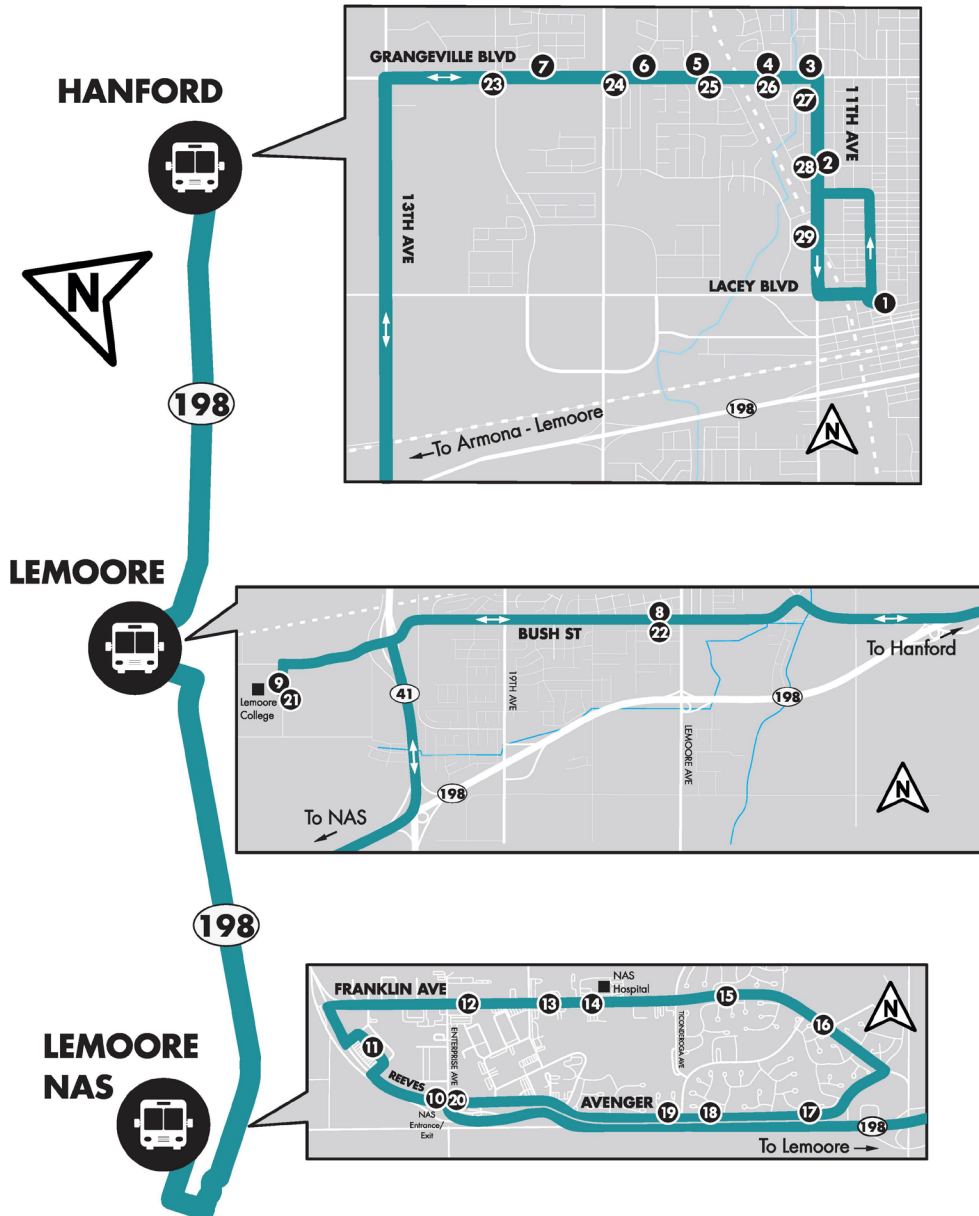

ROUTE 21

HANFORD-LEMOORE NAS

		STOP NUMBER	MONDAY - FRIDAY		
1	KART Transit Center	1000	6:20	3:05	6:15
2	11th & Cameron	2159	6:20	–	–
3	Grangeville & 11th	2160	6:25	–	–
4	Grangeville & Rodgers	2161	6:25	–	–
5	Grangeville & University	2162	6:25	–	–
6	Grangeville & Fitzgerald	2163	6:25	–	–
7	Grangeville & Vintage	2164	6:25	–	–
8	Bush & Follett	1019	–	3:20	6:30
9	Lemoore College	1024	–	3:25	6:35
10	Naval Air Station Entrance	2098	6:50	3:35	6:45
11	Navy Exchange Center	2101	6:50	3:35	6:45
12	Franklin @ Pedestrian Bridge	2102	6:50	3:35	6:45
13	Franklin @ Spuds	2112	6:55	3:40	6:50
14	NAS Hospital (West End)	2105	6:55	3:40	6:50
15	Franklin @ Stone Park	4097	7:00	3:45	6:55
16	Franklin @ Akers and Carl Vinson	4098	7:00	3:45	6:55
17	Avenger @ Constellation Park	4099	7:05	3:50	7:00
18	Avenger @ Coronado	4100	7:05	3:50	7:00
19	Avenger @ Community Center	4101	7:05	3:50	7:00
20	Naval Air Station Exit	2099	7:05	3:50	7:00
21	Lemoore College	1024	7:20	–	–
22	Bush @ Lemoore High School	1134	7:30	–	–
23	Grangeville & Centennial	4102	–	4:10	7:20
24	Grangeville & 12th	4103	–	4:15	7:25
25	Grangeville @ Tara Estates Mobile Park	4104	–	4:15	7:25
26	Grangeville & Rodgers	4105	–	4:15	7:25
27	11th & Neville	2017	–	4:15	7:25
28	11th @ KCAO	2018	–	4:20	7:30
29	11th @ Davita Dialysis	2019	–	4:25	7:35
1	KART Transit Center	1000	7:45	4:30	7:40

AM Service / Servicio de AM PM Service / Servicio de PM
 Scheduled times are estimated time of arrival / Momentos son un tiempo estimado de llegada
Get arrival times in real time! / ¡Obtén los horarios de llegada en tiempo real!
 Text the **STOP NUMBER** to (559) 717-4874 / Textea el **NÚMERO DE PARADA** al (559) 717-4874